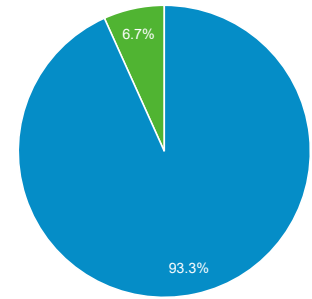

Audience Overview

Organic Traffic
80.76% Users

Mar 1, 2021 - Feb 1, 2022

Overview

■ New Visitor ■ Returning Visitor

Language	Users	% Users
1. en-us	12,450	63.86%
2. en-gb	4,204	21.56%
3. en-ca	633	3.25%
4. en-au	428	2.20%
5. en-in	419	2.15%
6. en	200	1.03%
7. nl-nl	97	0.50%
8. de-de	82	0.42%
9. sv-se	72	0.37%
10. fr-fr	62	0.32%